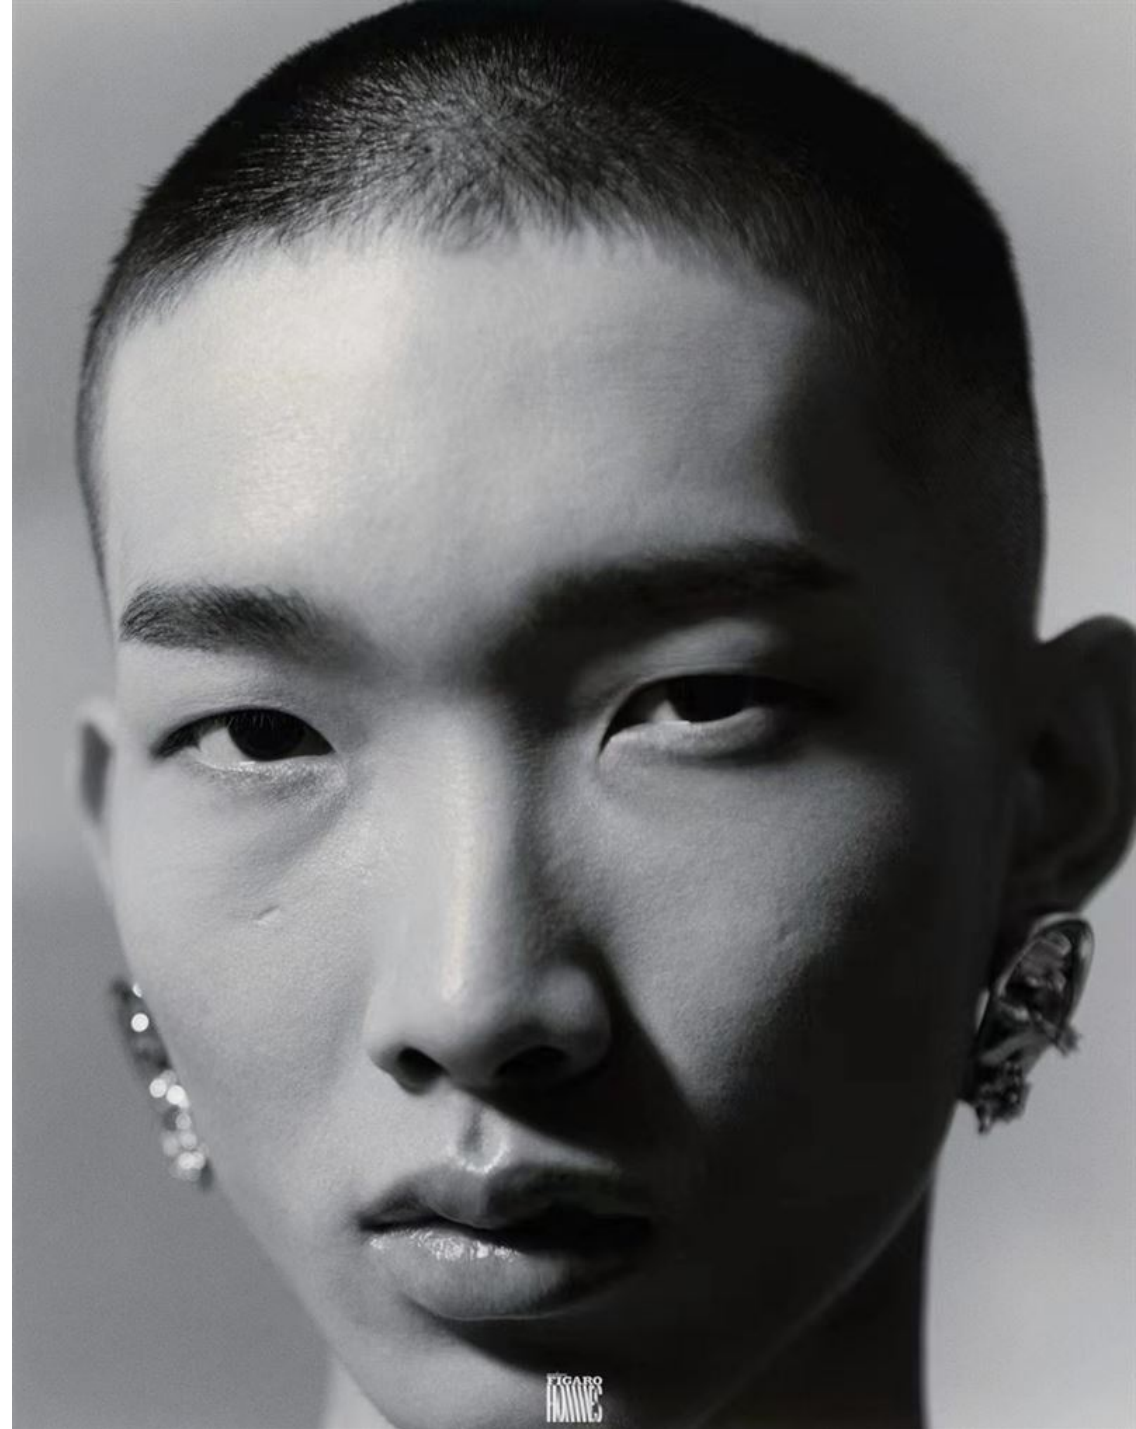

BENJI

HEIGHT	190 - 6' 2.5"
BUST	81 - 32"
WAIST	65 - 25"
HIPS	88 - 35"
SHOES	44 - 10.5
HAIR	black
EYES	black

@benji.xu

assem

智族 GQ

WHY
NOT

智族 GQ

SUMMER MODE

PHOTOGRAPHY: HEBEN
MAKEUP: SEAN CHEN
MODEL: 190 @LM7