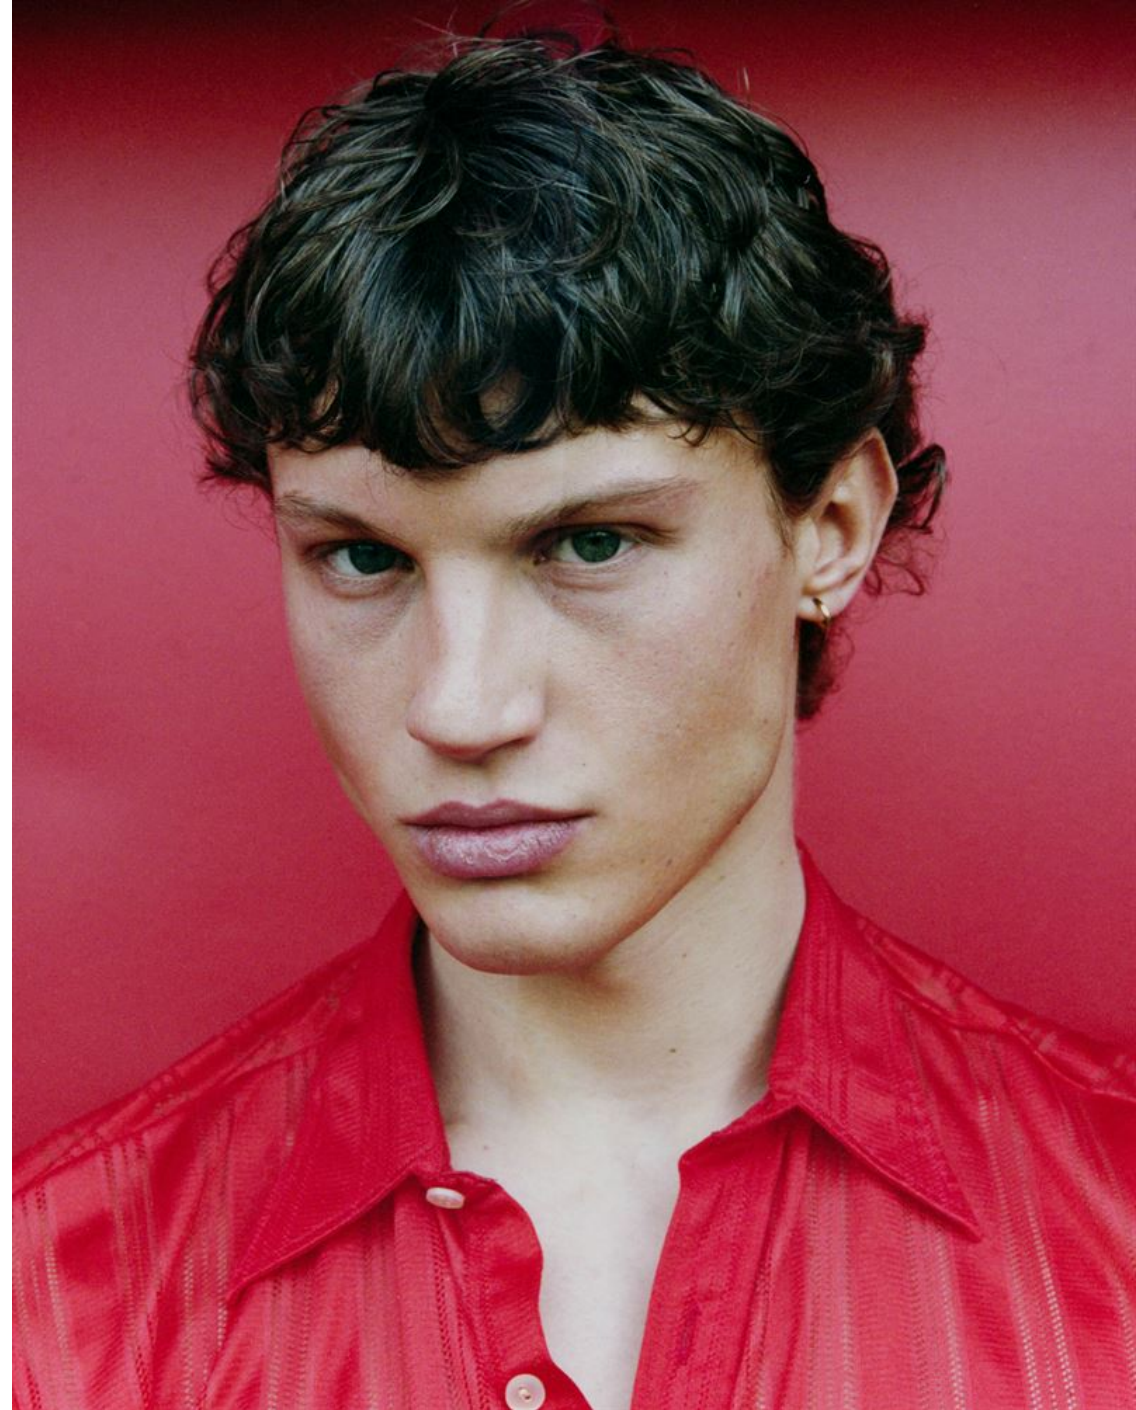

ELIOTT TIPP

HEIGHT	186 - 6' 1"
BUST	99 - 39"
WAIST	76 - 30"
HIPS	89 - 35"
SHOES	44 - 10.5
HAIR	dark blonde
EYES	green

@eliott.tipp

Numéro⁺

HOMME

SWITZERLAND
DIGITAL

0

Debut