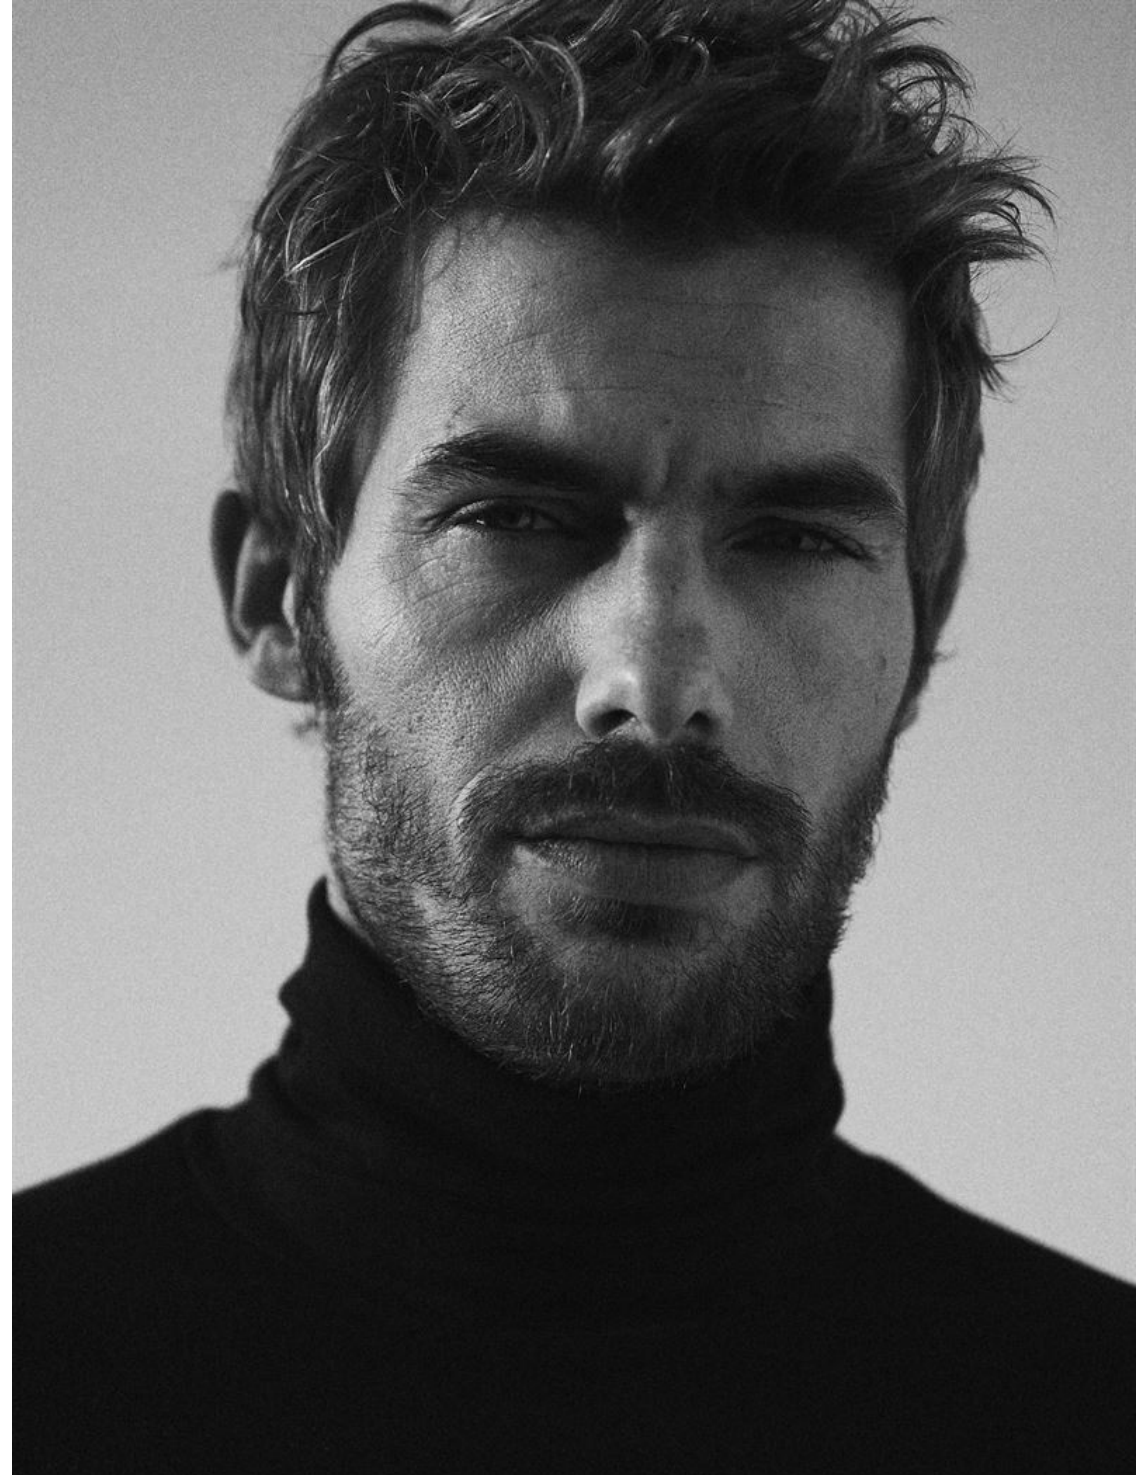

JACEY ELTHALION

HEIGHT	188 - 6' 2"
BUST	99 - 39"
WAIST	81 - 32"
HIPS	86 - 34"
SHOES	45 - 11.5
HAIR	light brown
EYES	blue-green

@bigjldn

assem

WWW.PASSAVANTANDLEE.COM

PASSAVANT AND LEE

NEW YORK / LONDON

WHY
NOT

LA PRÉCISION DU STYLE

EA7
EMPORIO ARMANI
SPRING/SUMMER 2017

EA7
EMPORIO ARMANI
SPRING/SUMMER 2017

LINDA FARROW