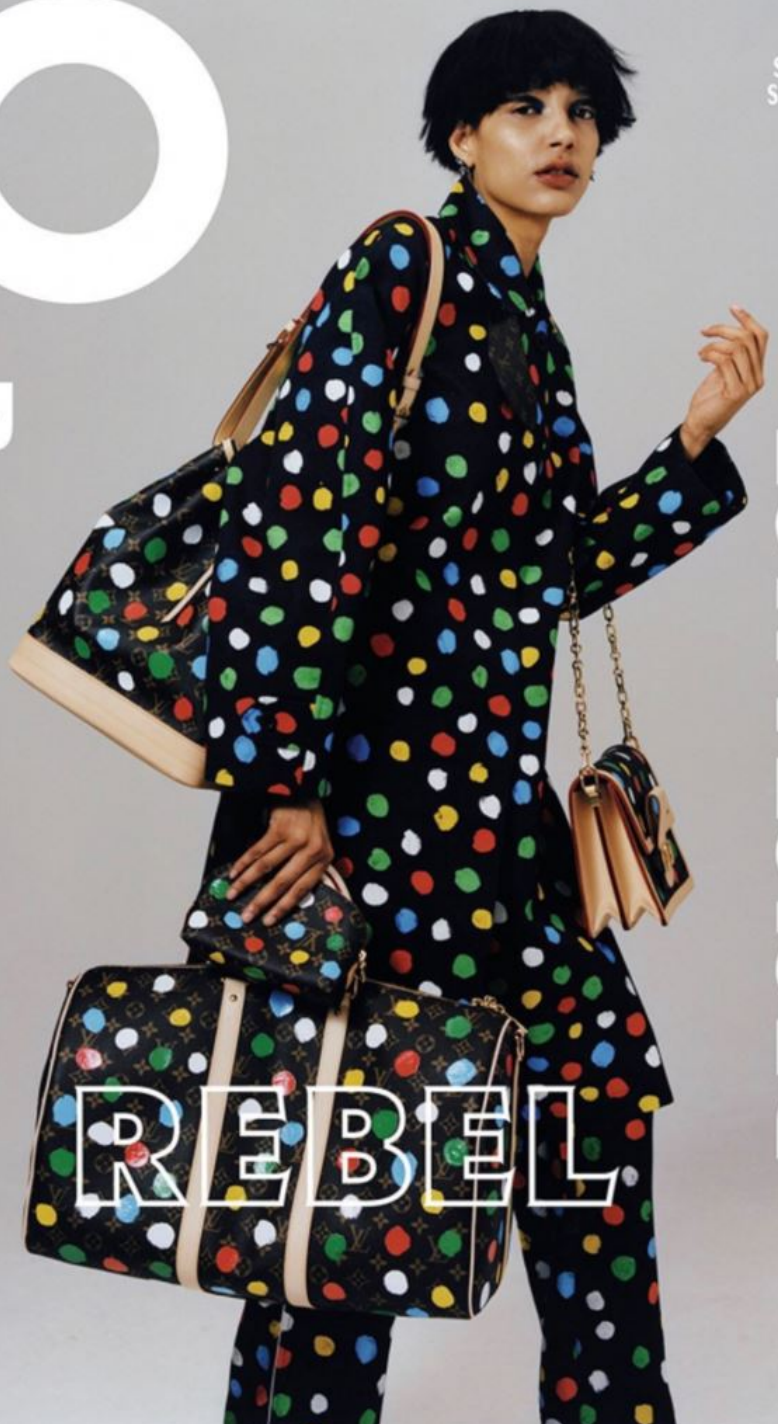

MJ

HEIGHT	177 - 5' 9.5"
BUST	82 - 32"
WAIST	60 - 23"
HIPS	85 - 33"
SHOES	40.5 - 10.5
HAIR	brown
EYES	brown

@mariajose.marte

BOTTEGA

VENETA

10

ROMANCE

70
SPRING
SUMMER
2023