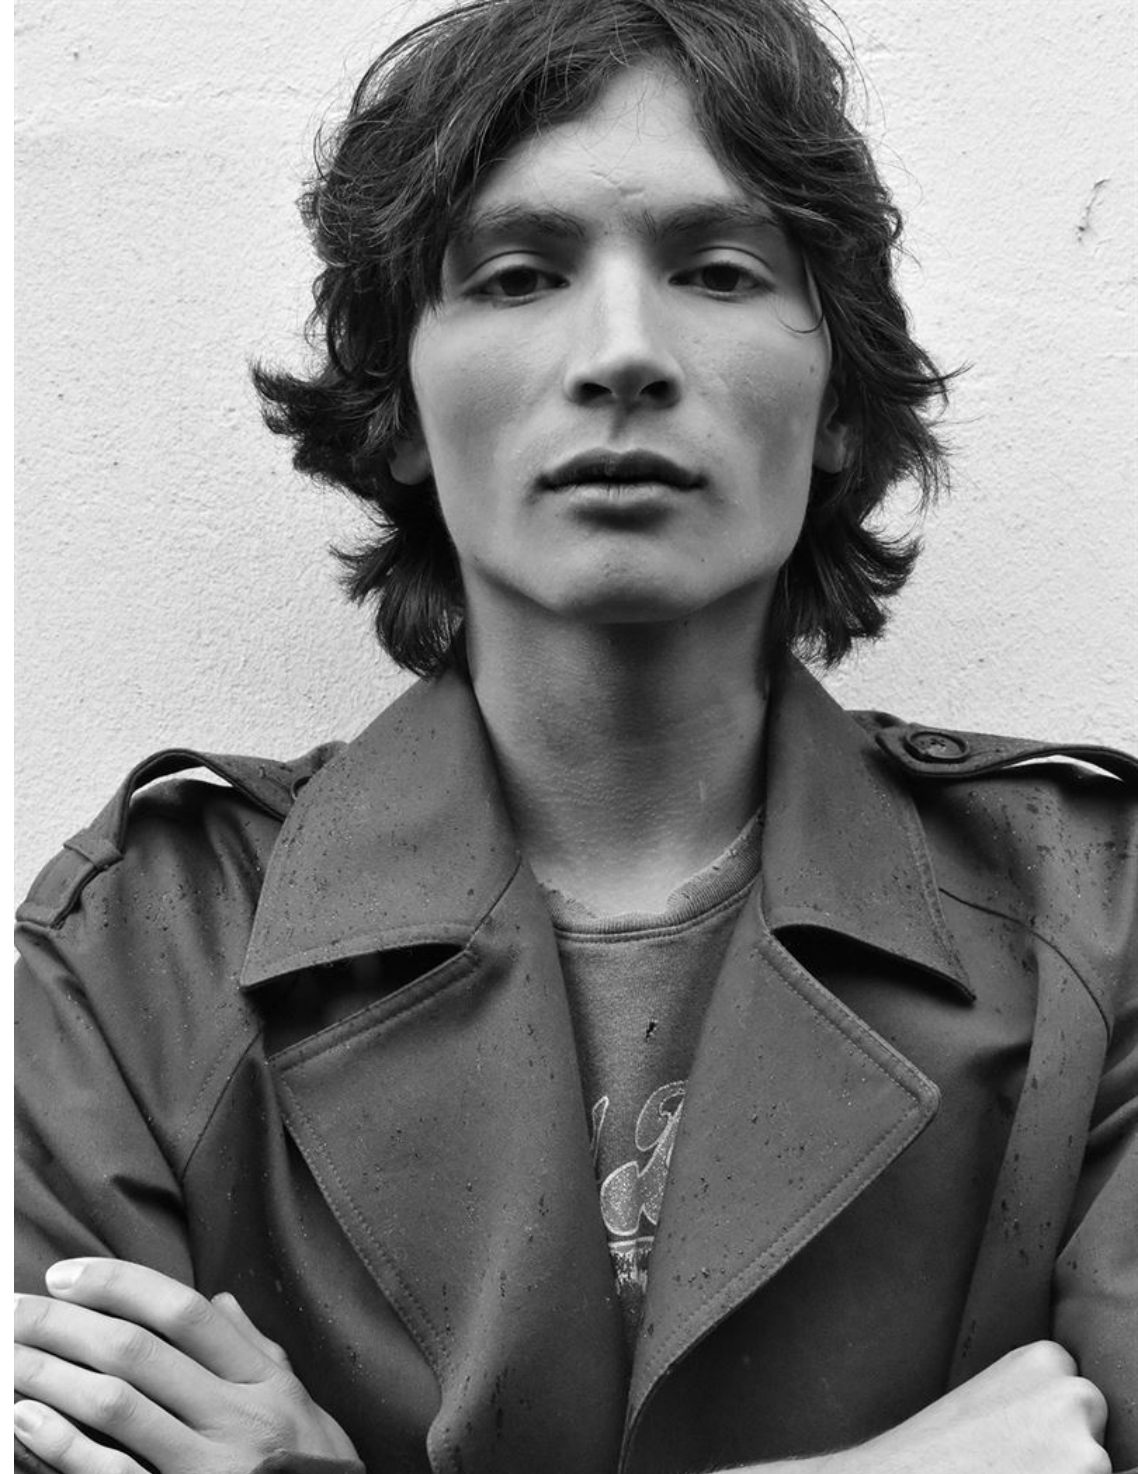

RIVER VAN DER VLUGT

HEIGHT	189 - 6' 2"
BUST	97 - 38"
WAIST	78 - 30"
HIPS	94 - 37"
SHOES	45 - 11.5
HAIR	black
EYES	brown

@rivervdvlugt

assem
Model Management

Renoma Archive Club Summer Collection
2nd Release