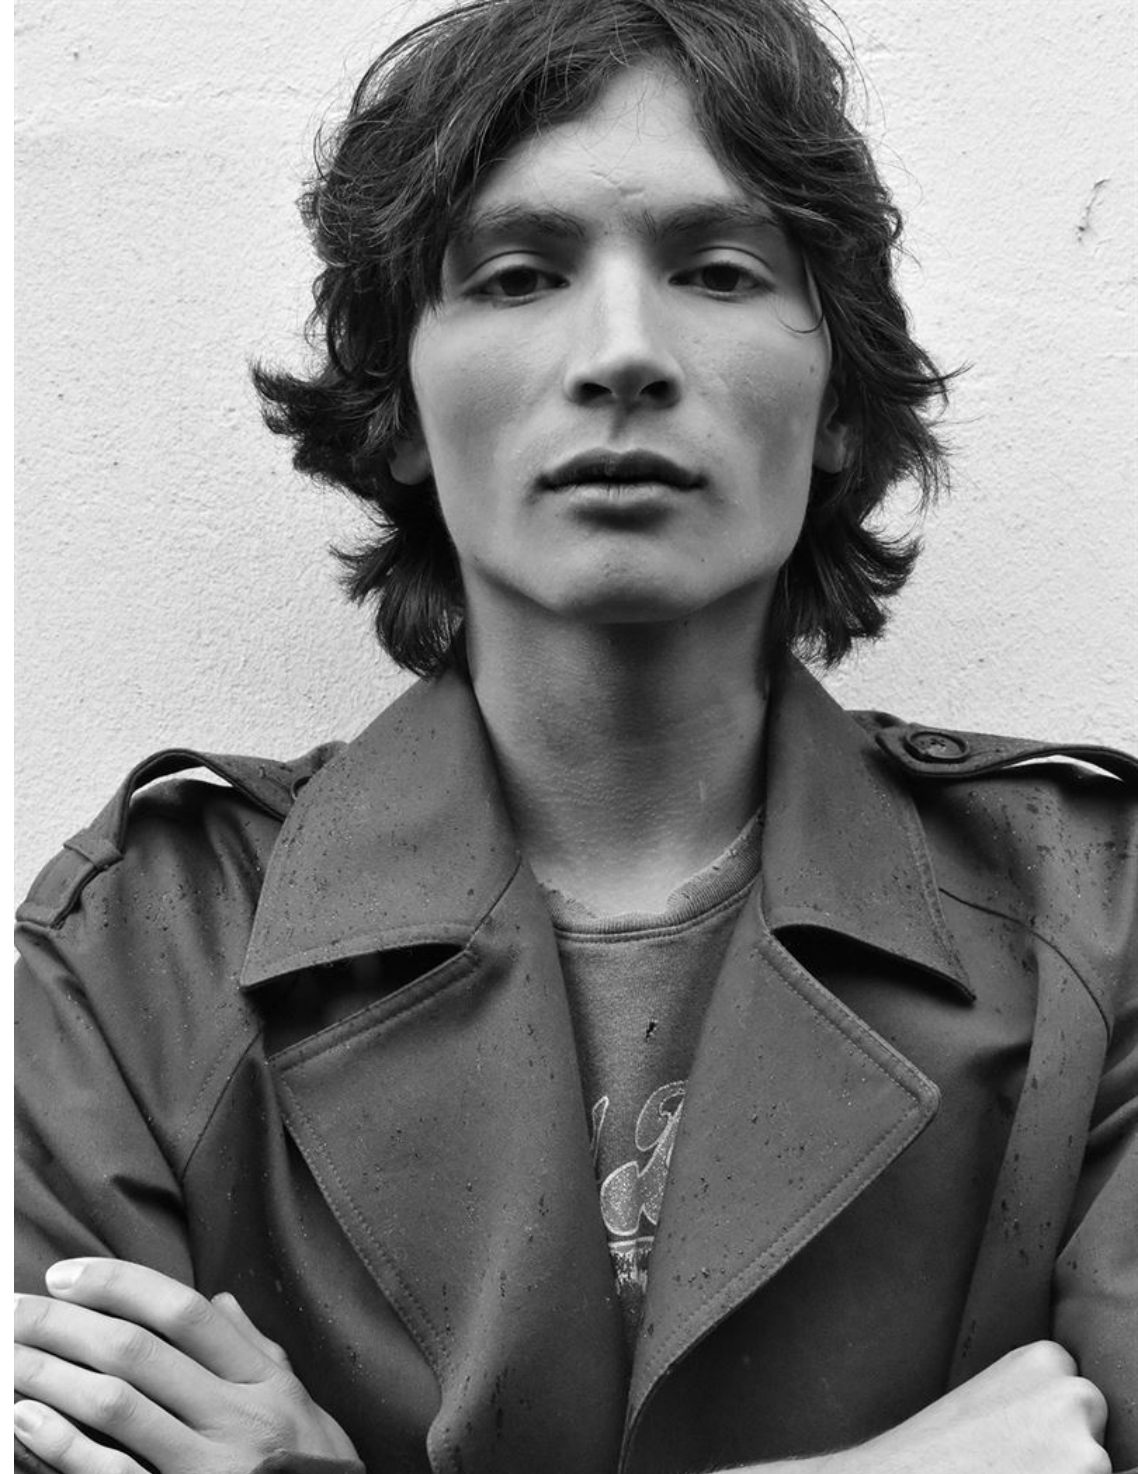

RIVER VAN DER VLUGT

HEIGHT	189 - 6' 2"
BUST	97 - 38"
WAIST	78 - 30"
HIPS	94 - 37"
SHOES	45 - 11.5
HAIR	black
EYES	brown

@rivervdvlugt

assem
modelmanagement

Renoma Archive Club Summer Collection
2nd Release