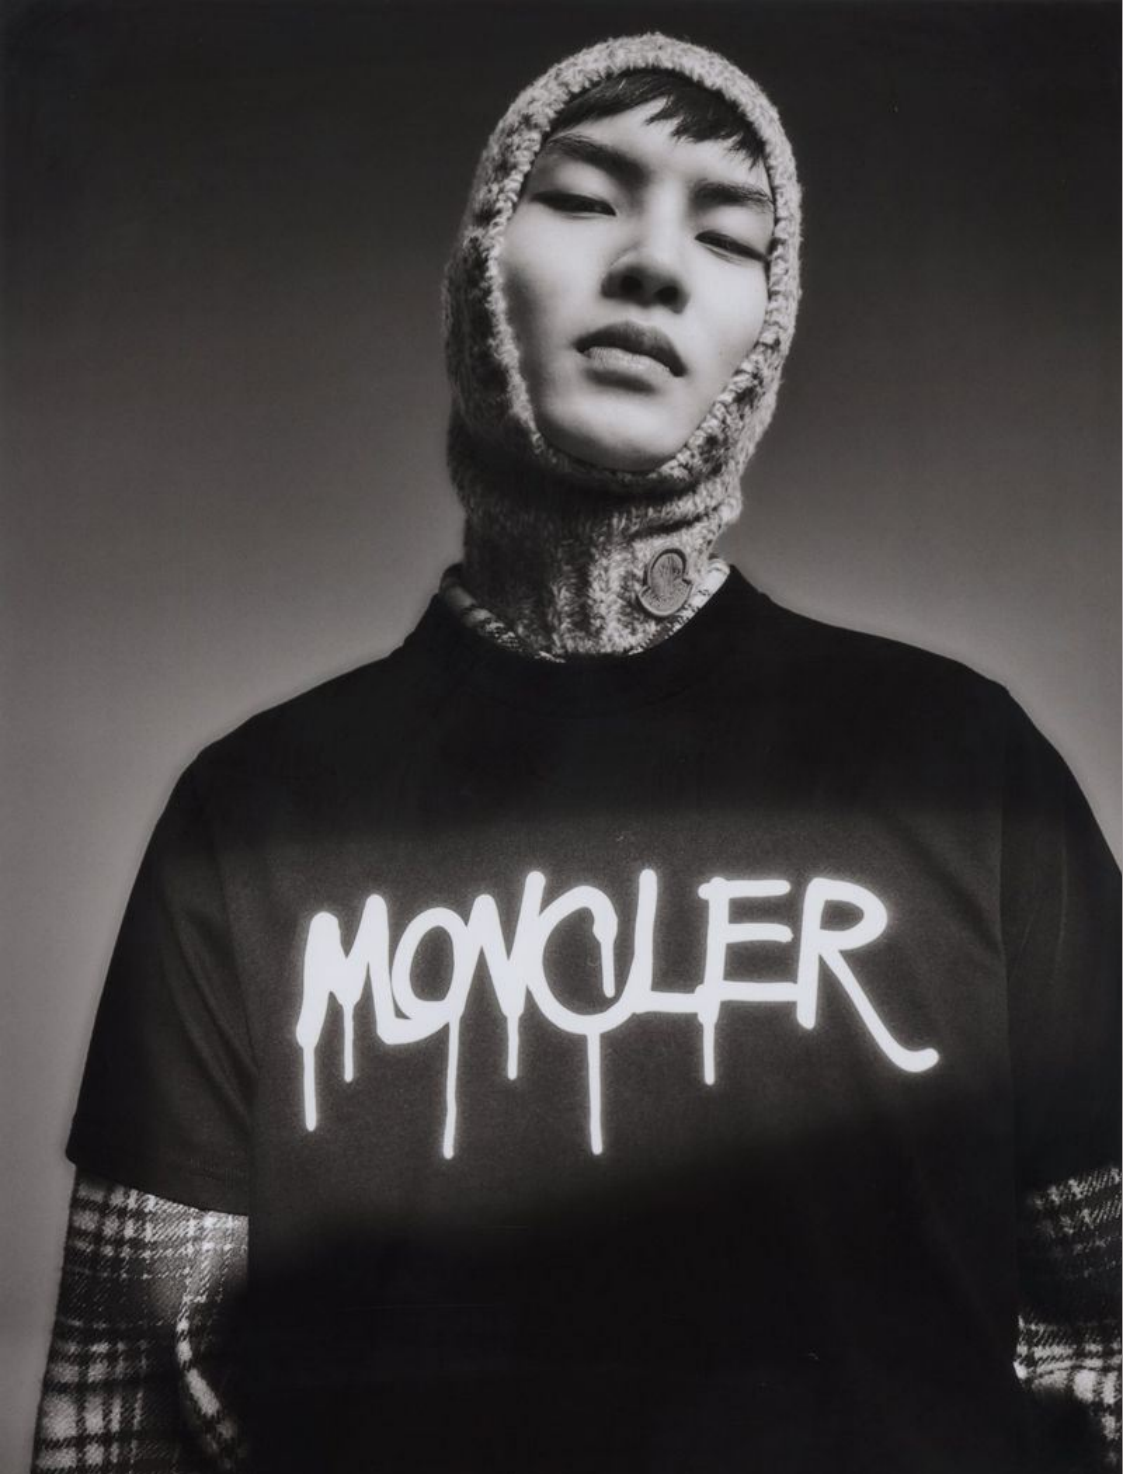

WOOJIN

HEIGHT	189 - 6' 2"
BUST	82 - 32"
WAIST	67 - 26"
HIPS	88 - 35"
SHOES	44 - 10.5
HAIR	black
EYES	brown

@woojin.h_

MMGL

AUTUMN / WINTER 2021 COLLECTION
"TIME TO"

MMGL

AUTUMN / WINTER 2021 COLLECTION
"TIME TO"